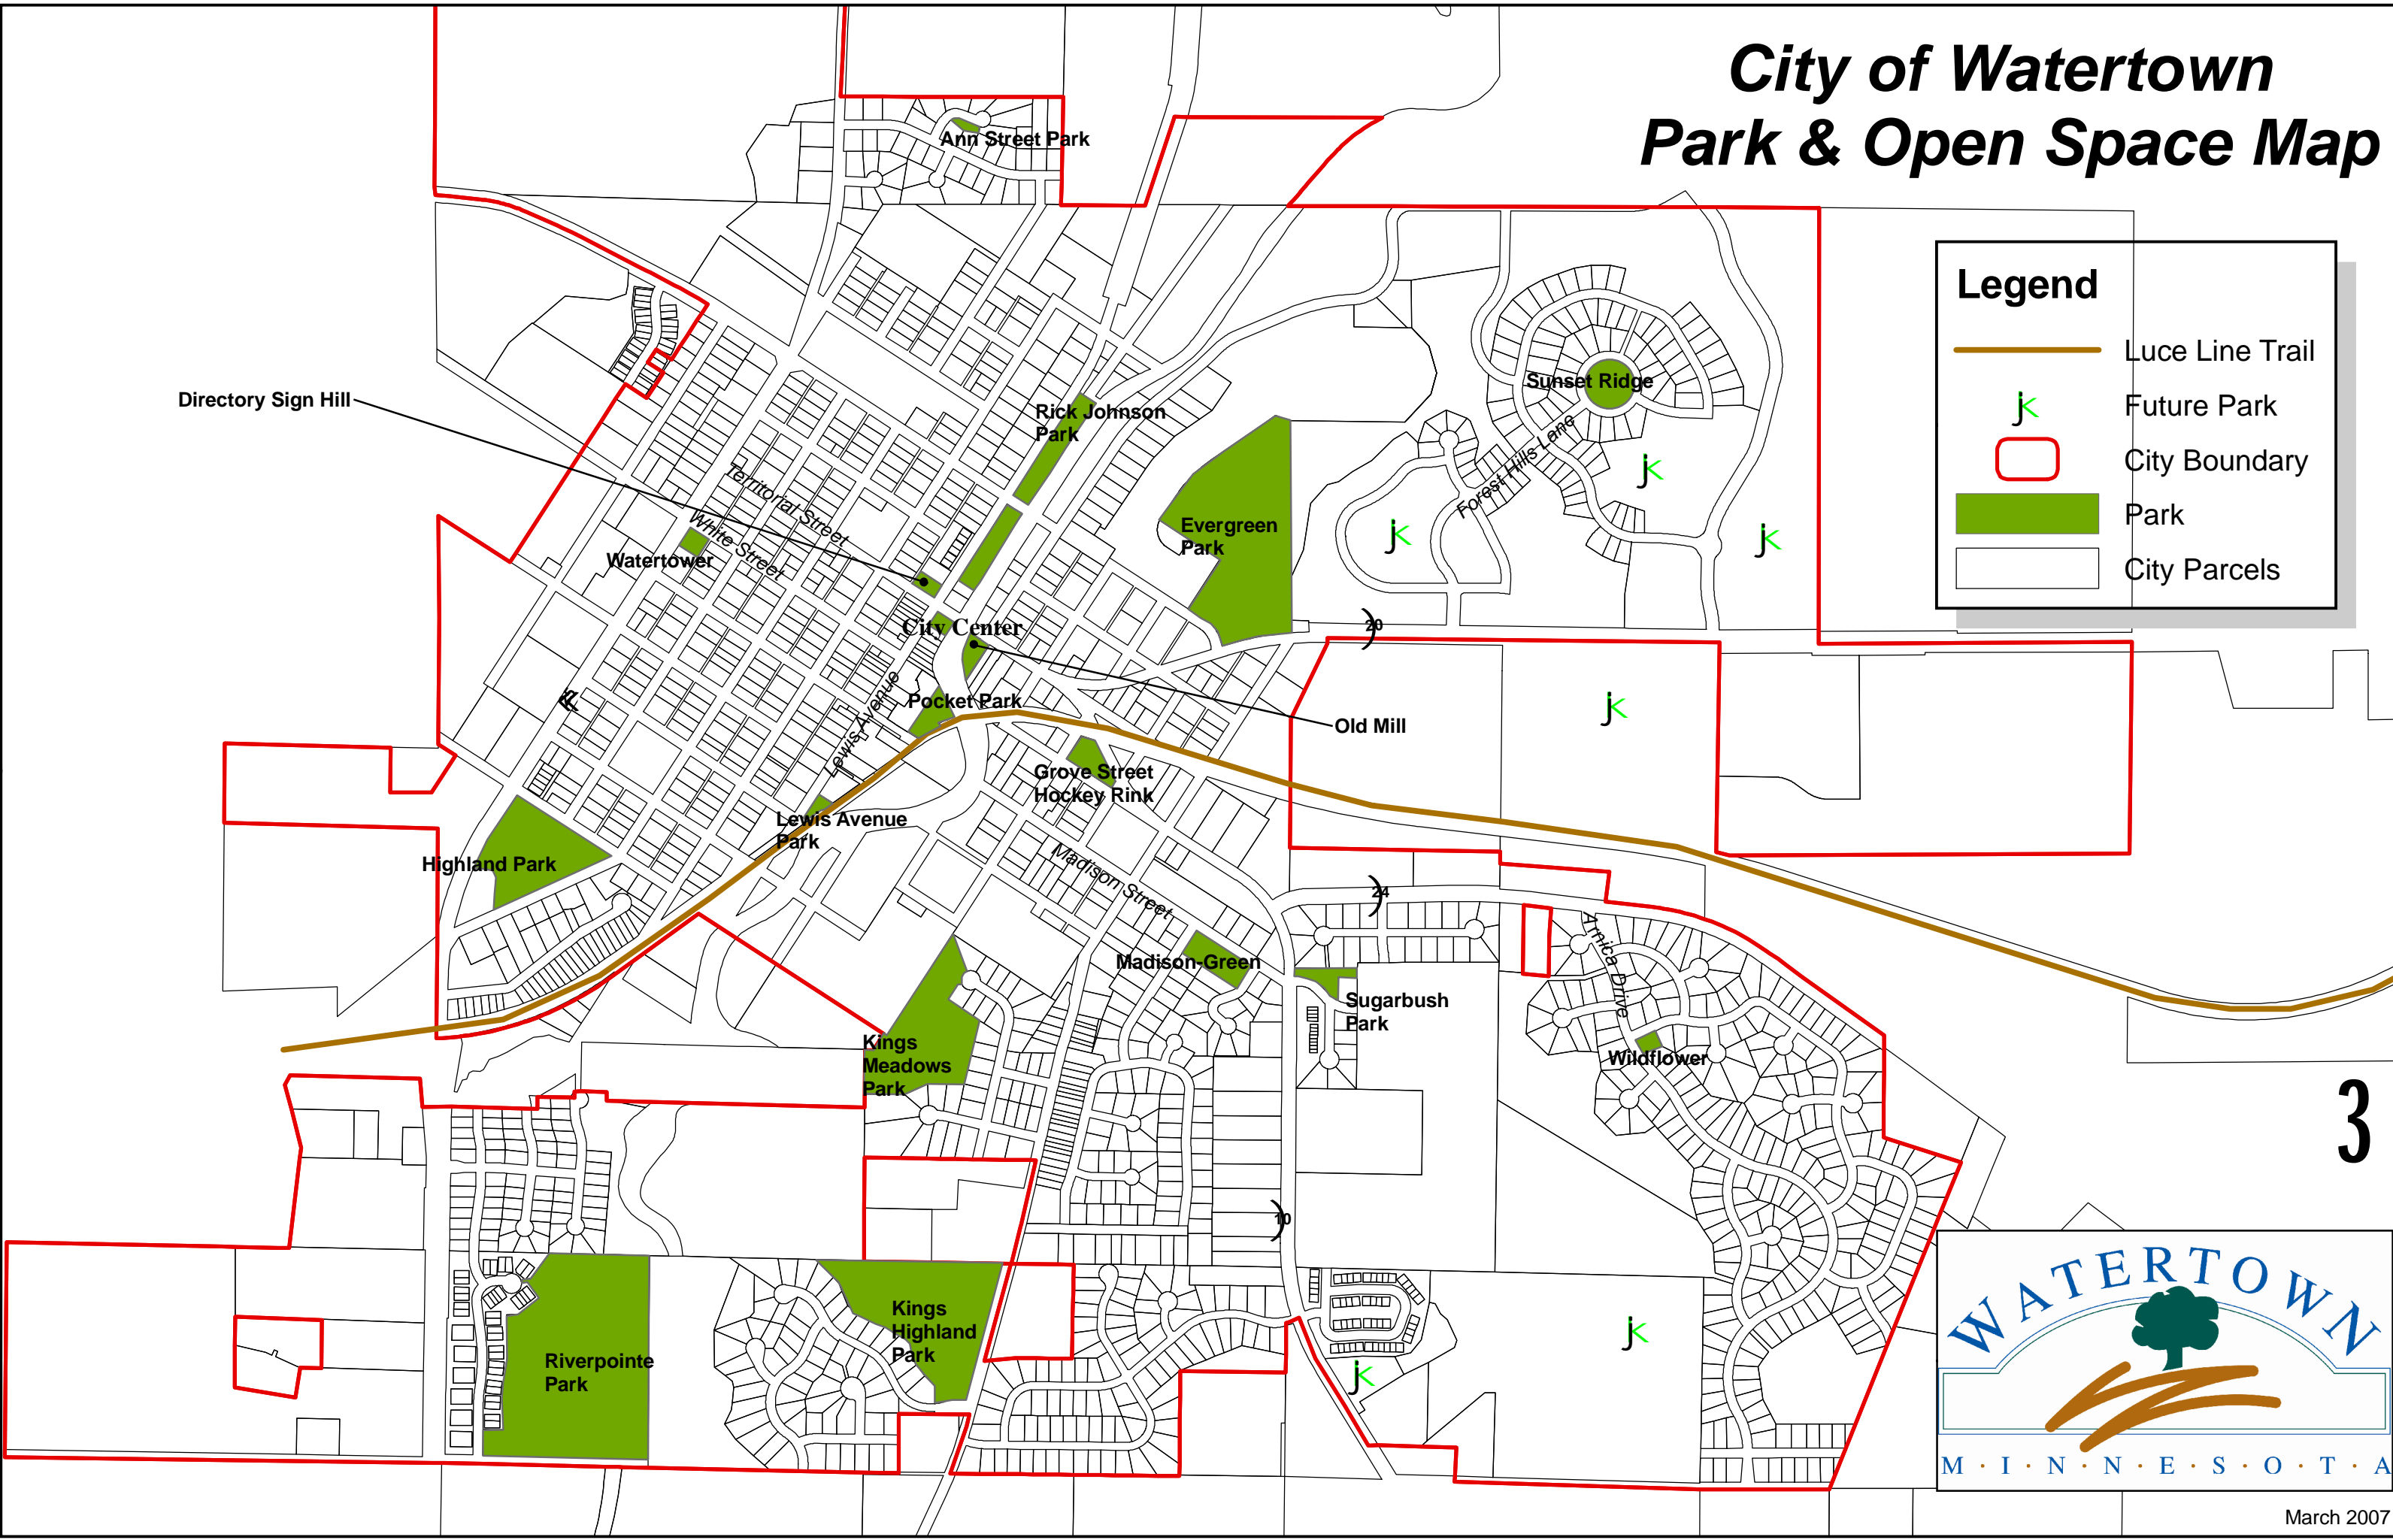

City of Watertown Park & Open Space Map

Legend

-  Luce Line Trail
-  Future Park
-  City Boundary
-  Park
-  City Parcels

Directory Sign Hill